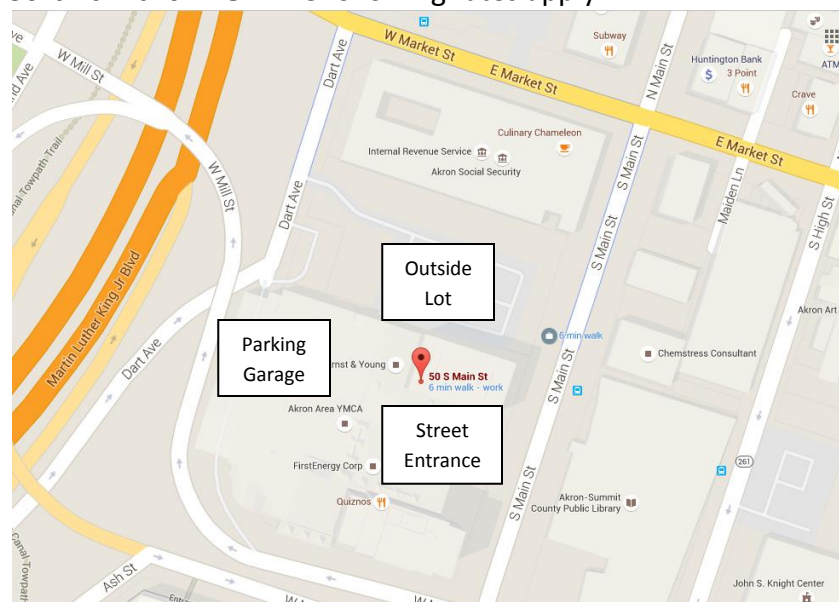

PARK AND ENTER SUMMIT CHORAL SOCIETY'S DOWNTOWN CENTRE

I. OUTSIDE LOT

Park outside, lot off Dart Avenue - Parking is FREE on weekends and weekdays after 5:00 pm.

Building entrance - Use the double doors up the ramp to get into the parking deck. Once inside the parking garage deck walk to the nearest set of elevators/stairs and take this to LEVEL 3. Enter the Akron Centre Plaza through the glass doors (you may need to be buzzed in by security after hours)

Once you have entered the Plaza take the corridor by Natalie's Café and Bakery towards Chase Bank.

Everyone must check in at the security desk located directly across from Chase Bank.

Tell the guard you are with Summit Choral Society. You will be directed to the set of elevators (press LL) on the right OR take the stairs down one flight to the lower level. Enter SCS's Downtown Center by going through the double doors with SCS's logo on it.

SCS is proud to share this space with the YMCA and Big Brothers Big Sisters.

II. PARKING GARAGE

Park inside, parking garage entrance on Mill St. and Dart Ave - The following rates apply.

Akron Centre Parking Garage Rates:

Drop-off Inside - LEVEL 3 by glass entry doors into the building Plaza. Enter Plaza and follow directions above.

III. MAIN STREET ENTRANCE

Park OR drop-off on Main St. - Meters are free weekdays after 6:00 pm, weekends and holidays.